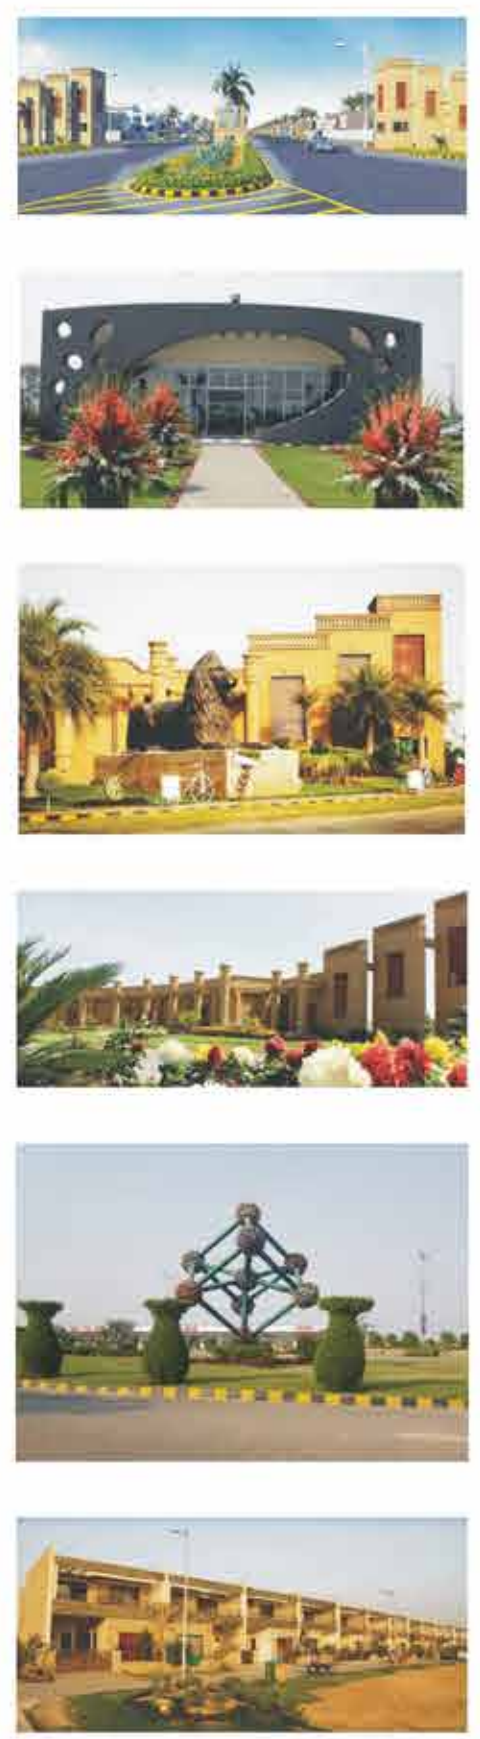

A PROJECT OF
ZAITOON
 Beyond Lifestyle Excellence
 Established 1987

PROUD DEVELOPERS OF
NEW LAHORE CITY
 AN ICONIC LANDMARK
PHASE-I-II
 PREMIER ENCLAVE & ROYAL ENCLAVE

M
Marksmen
 ASSOCIATES
 Muhammad Asif Riaz
 +92 300 8484799