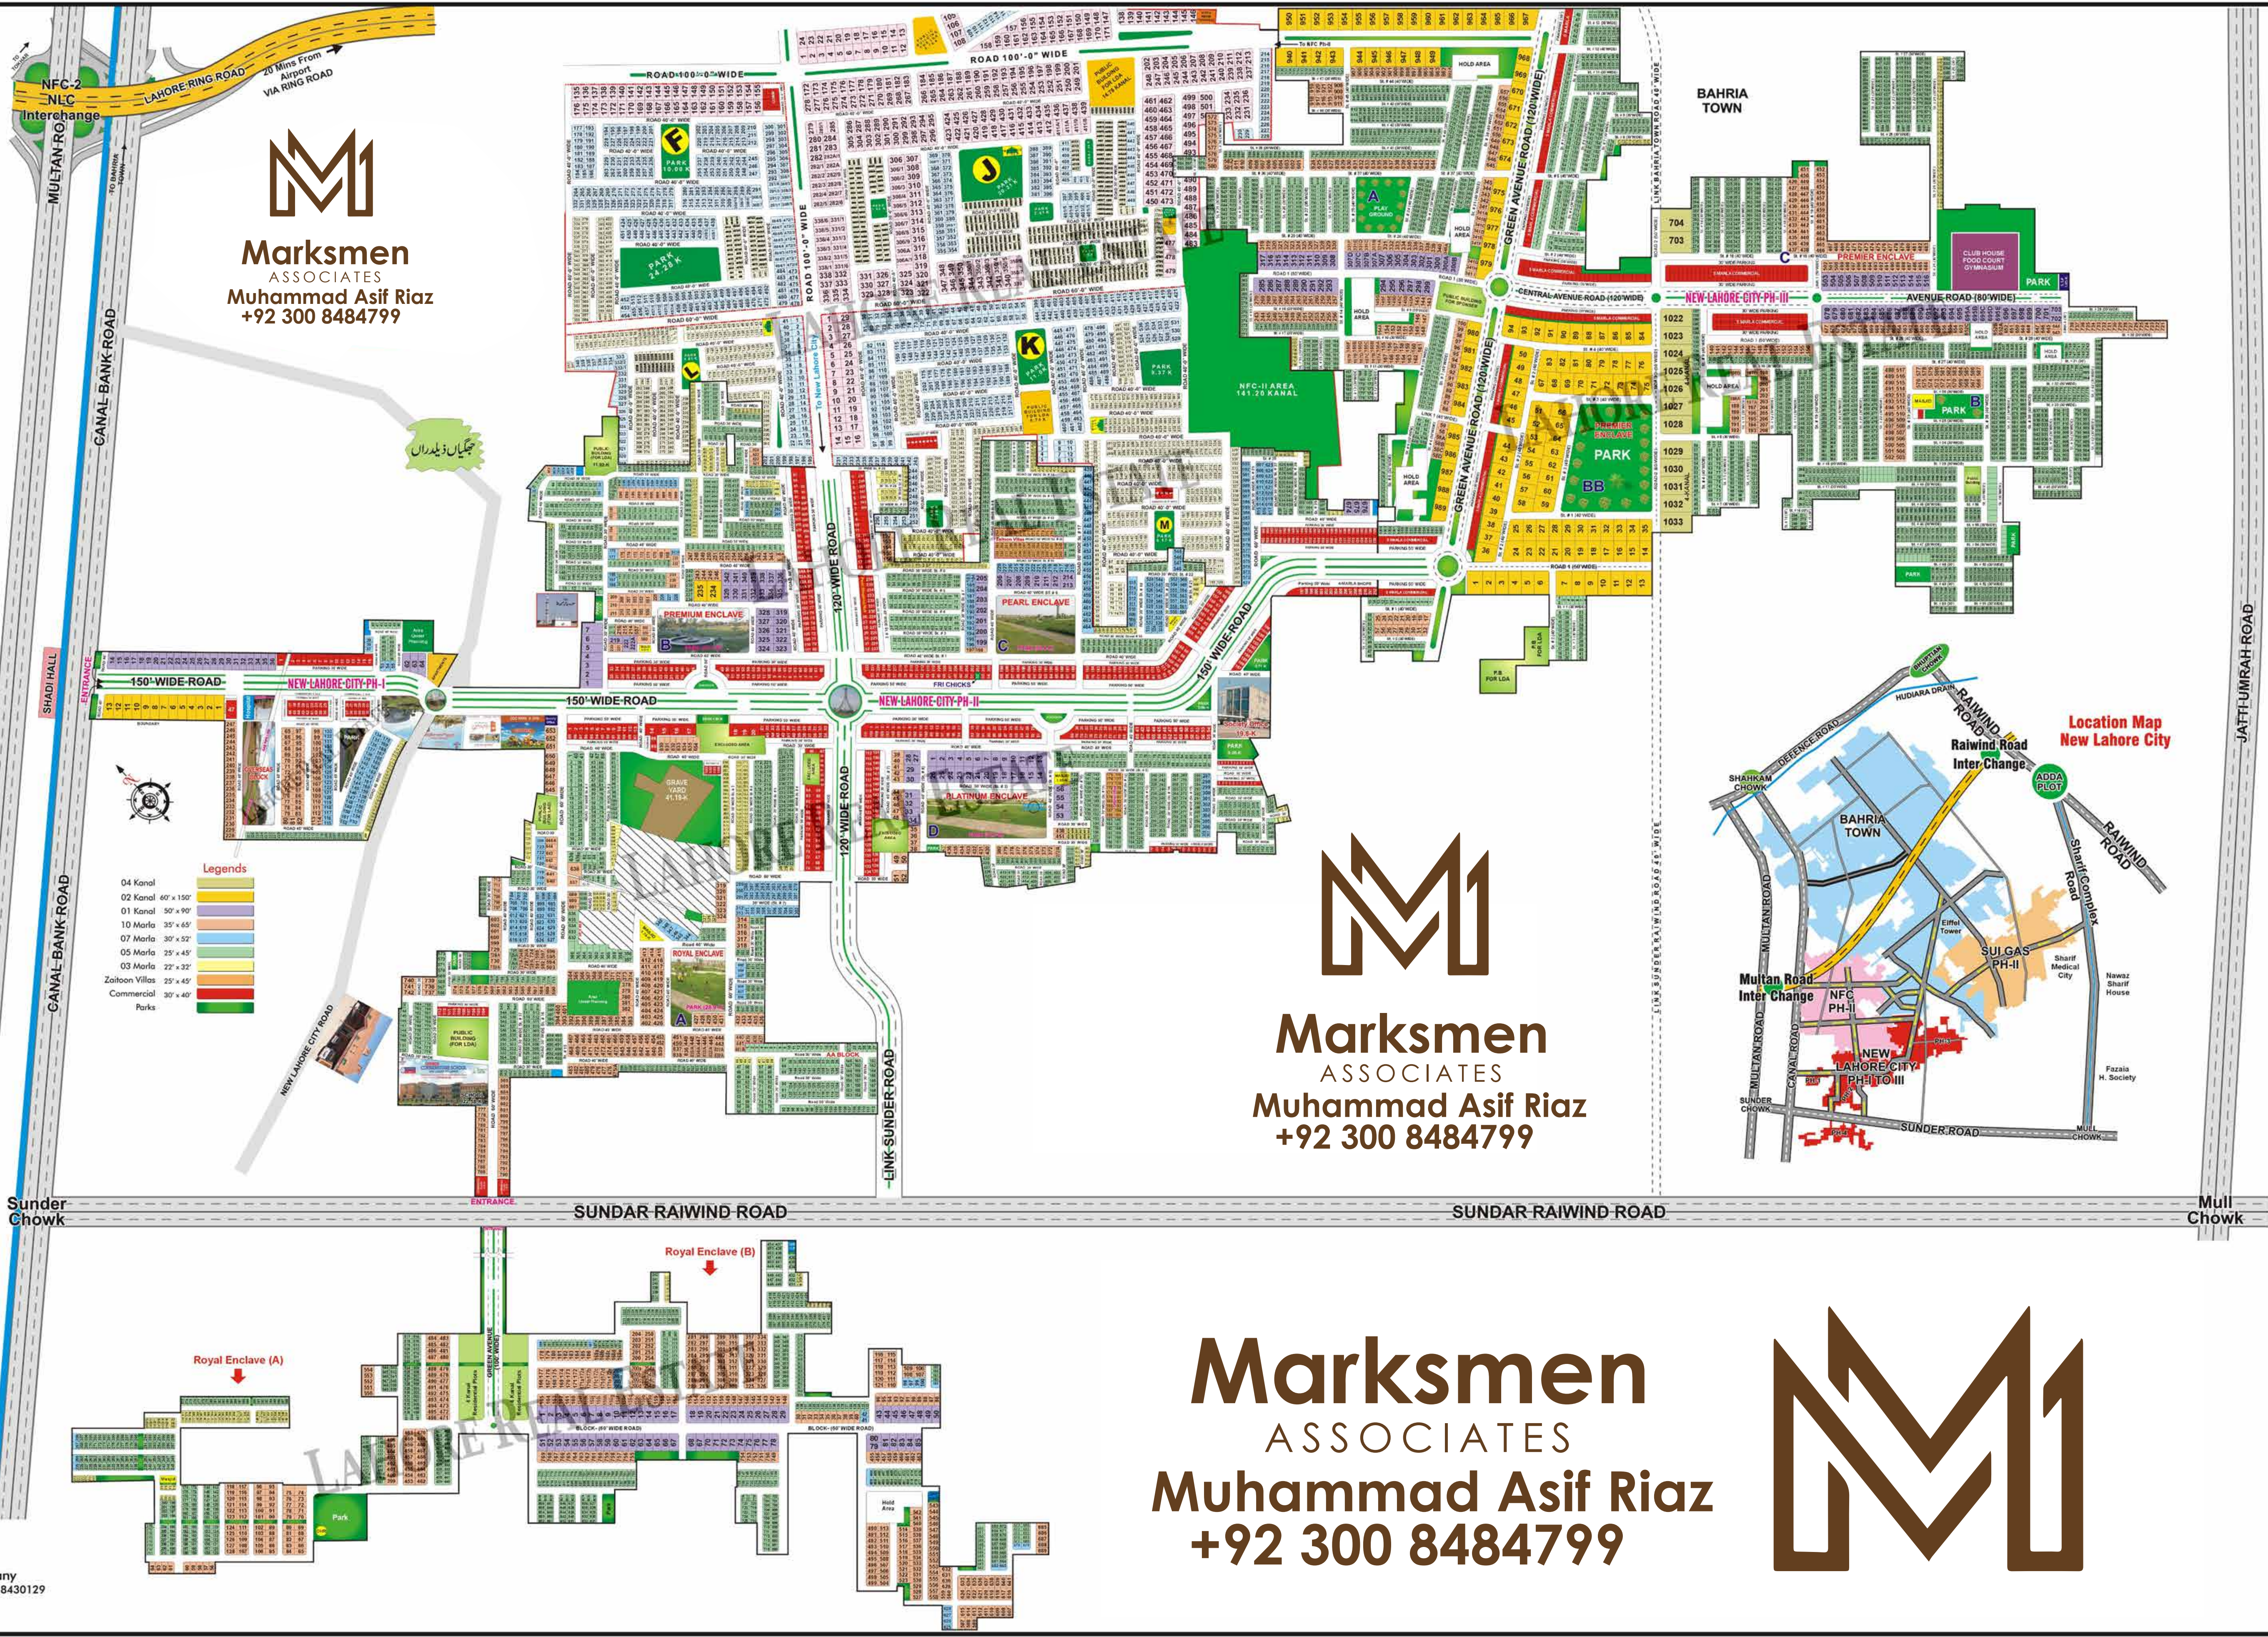

A PROJECT OF
ZAITOON
 Beyond Lifestyle Excellence
 Established 1987

PROUD DEVELOPERS OF
NEW LAHORE CITY
 AN ICONIC LANDMARK
PHASE-I-II
 PREMIER ENCLAVE & ROYAL ENCLAVE

M
Marksmen
 ASSOCIATES
 Muhammad Asif Riaz
 +92 300 8484799